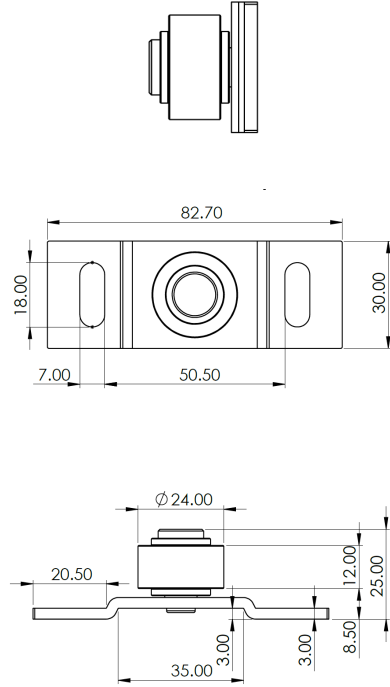

ROLLER FLOOR GUIDES

AUTOMATICS

A new range of accessories for the automatic and manual door markets.

RFG01 - 21mm

RFG02 - 22-44mm

RFG03 - 23mm

RFG04 - 24mm

SPECIFICATION	FEATURES	OTHER PRODUCTS
---------------	----------	----------------

RFG - Roller Floor Guides

RFG01
• Single Roller Floor Guide - 21mm

RFG02
• Double Roller Floor Guide - 22-44mm

RFG03
• Single Roller Floor Guide - 23mm

RFG04
• Single Roller Floor Guide - 24mm

RFG - Roller Floor Guides
• Adjustable Fixings

DIMENSIONS	CONTENTS
------------	----------

RFG - Roller Floor Guides
RFG01-04 - 67g

RFG - Roller Floor Guides
• Roller Guide
• Mounting Plate